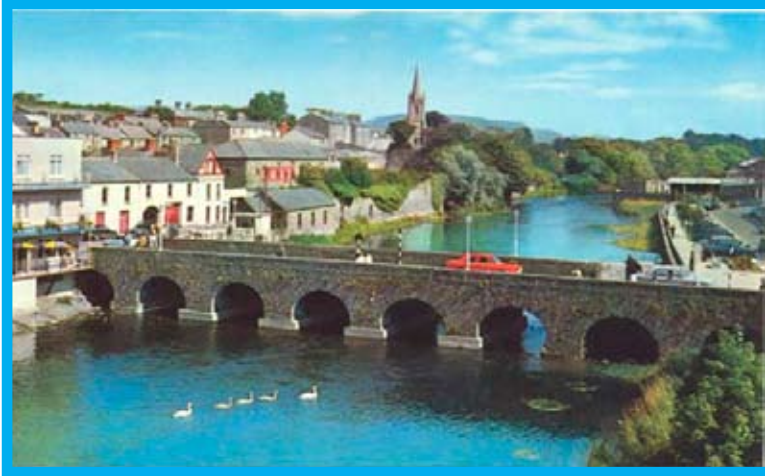

Sites & Scenes

The Quays Pub, Galway City

Eyre Square, Galway City

Shop Street, Galway City

Galway's Pedestrianized Streets

Sites & Scenes

Connemara Ponies

**Connemara Scene
Connemara**

Cong Village, Quiet Man Museum, Cong Abbey

Ashford Castle

Conn's IRELAND

Sites & Scenes

Sligo Town

Sligo Town

Carrowmore Megalithic Cemetery, County Sligo

Ben Bulbin