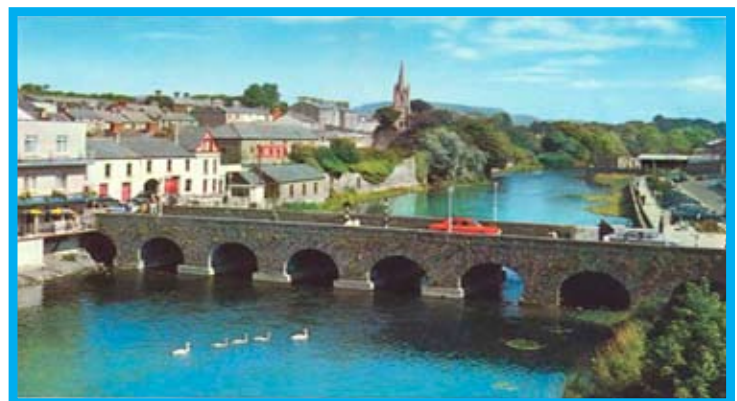

Ceide Fields

Sites & Scenes

Downpatrick Hea, Ballycastle, County Mayo

Sites & Scenes

**Carrowmore Megalithic
Cemetery, County Sligo**

**Sligo Town
Riverwalk**

Sligo Town

Ben Bulbin

**Drumcliff Round Tower
and W. B. Yeats Grave**

Rossnowlagh Strand

Touring Sites & Scenes

Donegal Town

Donegal Town - The Diamond

Donegal Castle

Touring Sites & Scenes

Killybegs