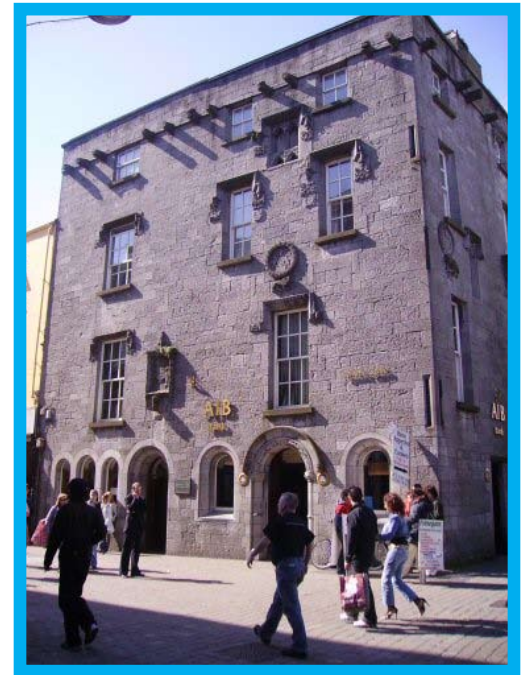

**Sites & Scenes
Galway City**

Eyre Square, Galway City

Galway's Pedestrianized Streets

Galway City Sites

Galway Cathedral

Sites & Scenes

Connemara

Connemara Scenes

Aughnacore Castle

Connemara Ponies

Sites & Scenes

Village of Roundstone, Connemara

**Village of Roundstone
Connemara**

Ballyconneely, Connemara

Sites & Scenes

Clifden, Connemara

Horse Riding at Cleggan

Connemara Pony

Connemara Ponies

Kylemore Lake

Kylemore Abbey

Sites & Scenes

Leenane Village

**Killary
Harbor**