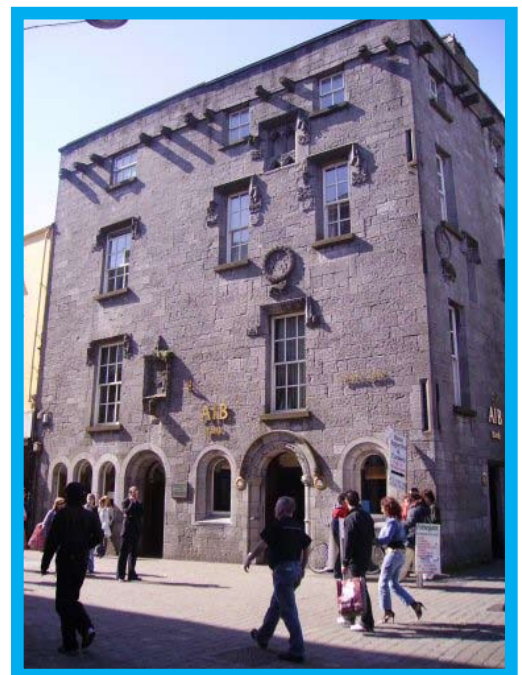

**Sites & Scenes
Galway City**

Eyre Square, Galway City

Galway City Sites

Galway Cathedral

Touring Sites & Scenes

**Cliffs of
Moher
County
Clare**

Doolin Caves

Burren Walks

Sites & Scenes

Black Head Lighthouse

Poulnabroune Dolmen - Burren