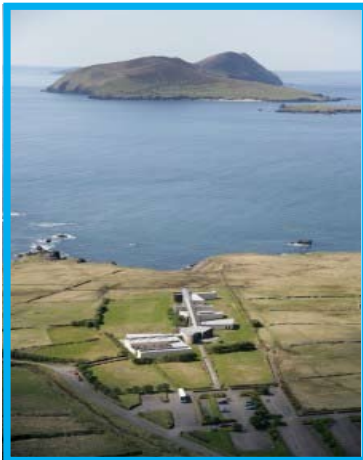

Killarney National Park

**Sites & Scenes
Dingle Peninsula**

'Fungie' The Dolphin

Dingle Town

Slea Head Drive

**Blasket Island Center
Slea Head Drive**

**Ogham
Stone
Dingle**

Sites & Scenes

Dingle Harbor

Dingle Bay

**Beehive
Huts
on Dingle
Peninsula**

Sites & Scenes

Village of Camp

Ashe's Pub in the Village of Camp

Blennerville Windmill

Tralee

**Sites & Scenes
Galway City**

Eyre Square, Galway City

Galway City Sites

Galway Cathedral

Touring Sites & Scenes

**Cliffs of
Moher
County
Clare**

Doolin Caves

Burren Walks