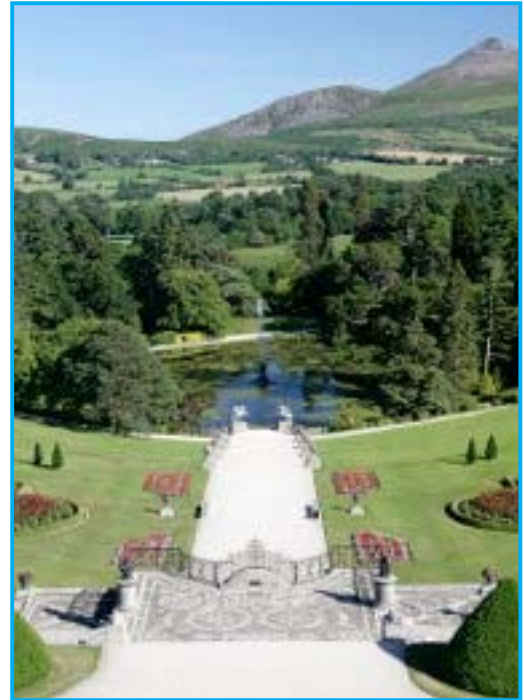

Touring Sites & Scenes

Glendalough

Powerscourt Gardens

Powerscourt House

Touring Sites & Scenes

County Wicklow

Glendalough Visitor Center

Glendalough

Glendalough

Wicklow Gap

Wicklow Gap

Touring Sites & Scenes

Kilkenny Castle

**St. Canice's
Cathedral**

Jerpoint Glass

Touring Sites & Scenes

Slea Head Drive

**Blasket
Islands
Center**

**Ogham
Stone
Dingle**

Sites & Scenes

Dingle Harbor

Dingle Bay

**Beehive
Huts
on Dingle
Peninsula**

Sites & Scenes

Dunguaire Castle

**Sites & Scenes
Galway City**

Eyre Square, Galway City

Galway's Pedestrianized Streets

Galway City Sites

Galway Cathedral

Lynch Castle (Lynching)