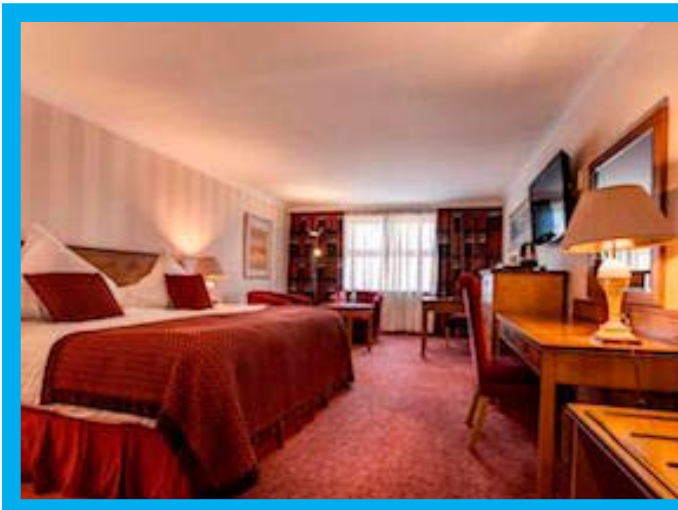

Conn's
IRELAND

Northern Ireland Tour

Europa Hotel, Belfast City