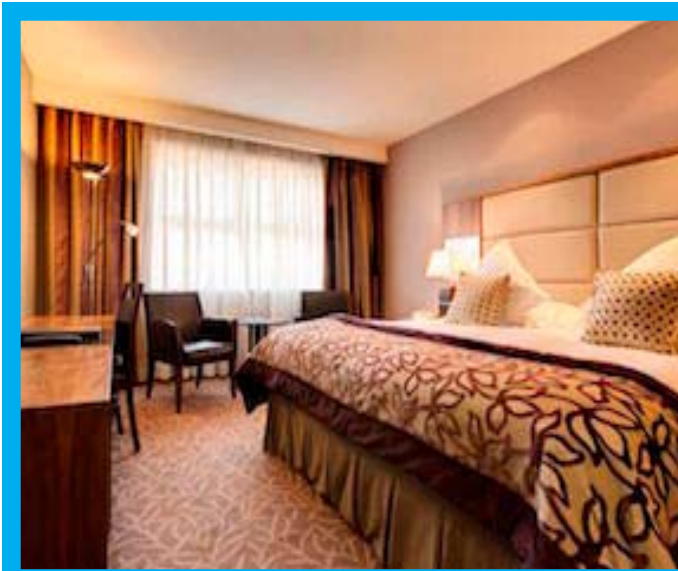

Conn's
IRELAND

Northern Ireland Tour

Europa Hotel, Belfast City