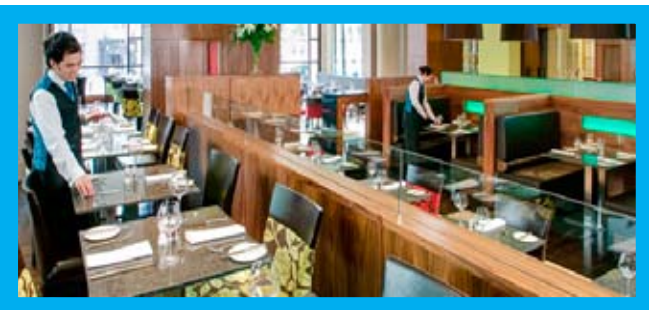

Conn's IRELAND

Northern Ireland Tour

Europa Hotel, Belfast City