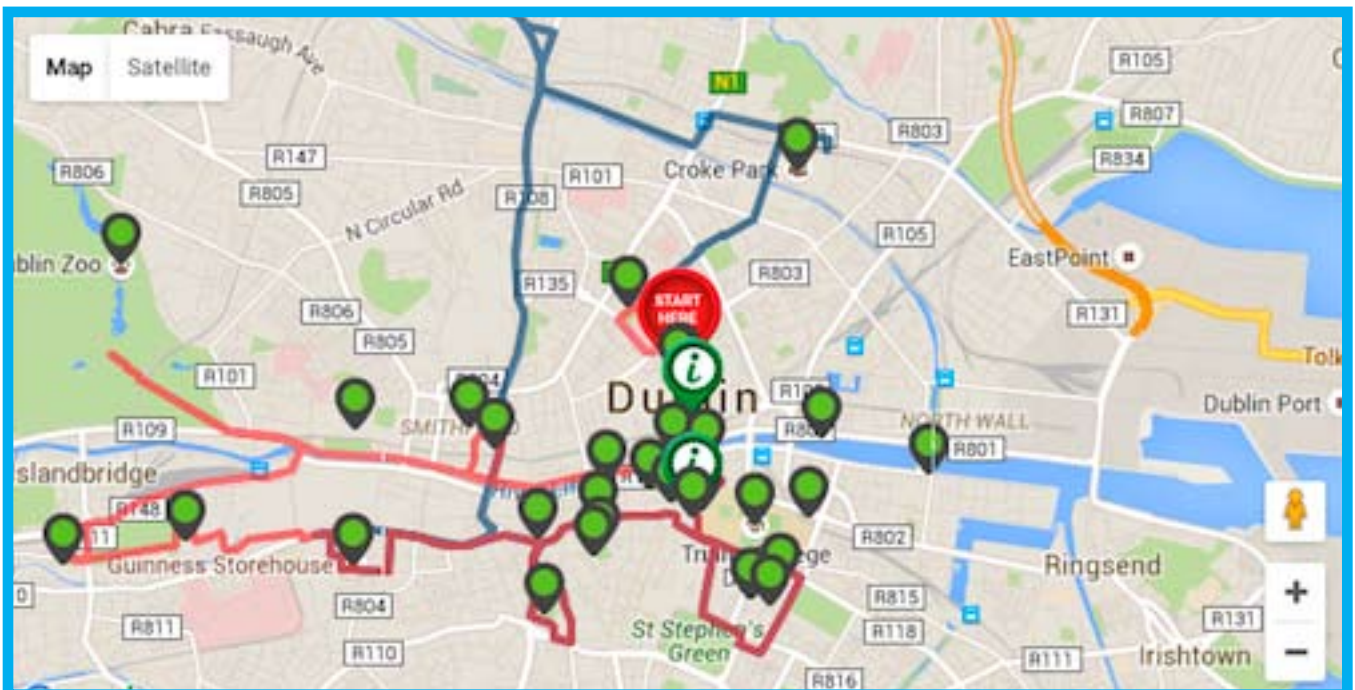

### **The Merrion Hotel, Dublin Tethra Spa**

Conn's  
**IRELAND**

**Dublin Pre-Tour  
Package**

**The Merrion Hotel, Dublin**

Conn's  
**IRELAND**

## Hop-On Hop-Off Dublin Sightseeing Tour

**Natural History Museum**

**The Spire**

**Dublin Sites & Scenes**

**Liffey River**

**Guinness Gravity Bar**

**Ha'penny Bridge**

**National Museum**

**Dublin Castle**

**Dublin Sites & Scenes**

**Liffey River & The Quays**

**Sunset on the Liffey**

**Grafton Street**

**Temple Bar**

**Long Library - Trinity College**

**Ha'penny Bridge**