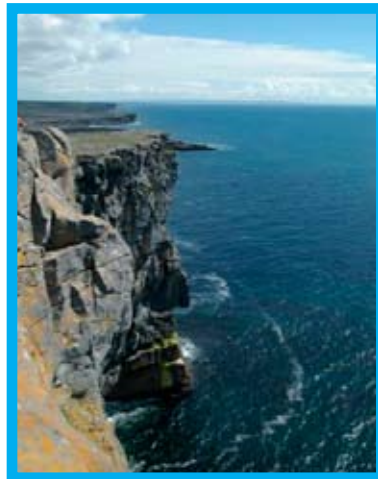

# Sites & Scenes

**The Cliffs  
of Moher  
and  
O'Brien's  
Tower**

**Black Head Lighthouse - Burren**

**Village of Doolin**

# Sites & Scenes

**The Burren**

**Poulnabroune Dolmen - Burren**

**Dunguaire Castle**

**Galway's Pedestrianized Streets**

**The Quays Pub, Galway City**

**Eyre Square, Galway City**

# Sites & Scenes

**Galway's Pedestrianized Streets**

**Aran Islands  
Excursion  
to  
Inismor  
Kilronan  
Dun  
Aengus  
Fort**