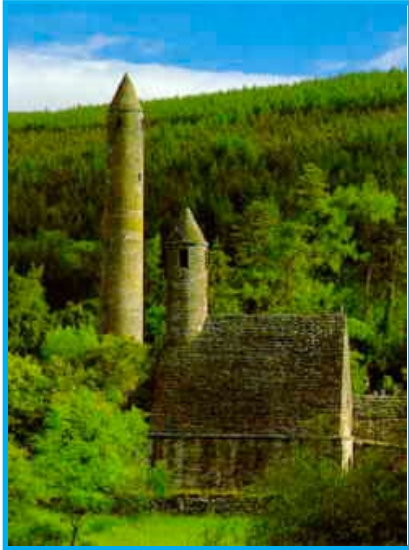

# Sites & Scenes

**Glendalough**

**Powerscourt Gardens**

**Pub Traditional Irish Music**

**Waterford City on River Suir**

**House of Waterford Crystal**

**Reginald's Tower**

# Touring Sites & Scenes

**Donegal Town**

**Donegal Town - The Diamond**

**Donegal Town**

**Barnesmore Gap**