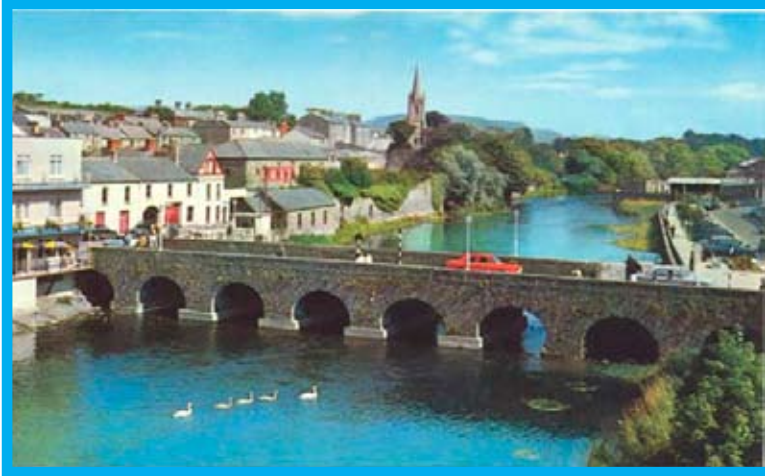

# Sites & Scenes

**Connemara Ponies**

**Connemara Scene  
Connemara**

**Cong Village, Quiet Man Museum, Cong Abbey**

**Ashford Castle**

# Sites & Scenes

**Sligo Town**

**Sligo Town**

**Carrowmore Megalithic Cemetery, County Sligo**

**Ben Bulbin**

**Yeats Grave, Drumcliffe**