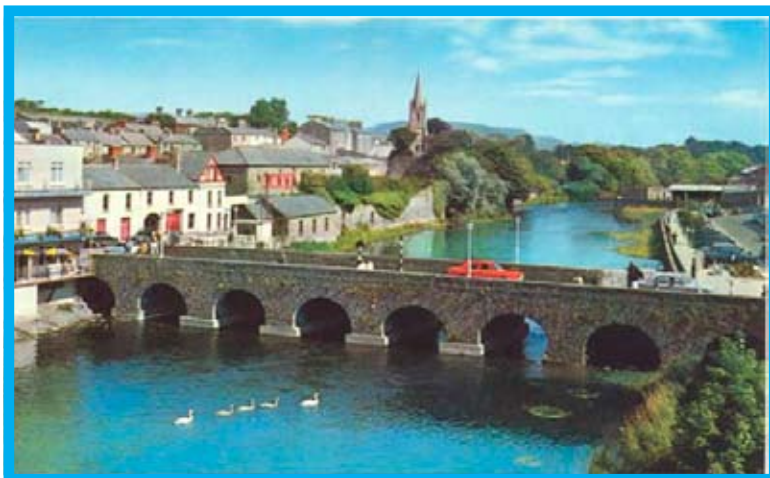

Poulnabroune Dolmen - Burren

Sites & Scenes

The Quays Pub, Galway City

Eyre Square, Galway City

Shop Street, Galway City

Galway's Pedestrianized Streets

Sites & Scenes

**Aran
Islands
Excursion
to
Inismor
Kilronan
Dun
Aengus
Fort**

Connemara Ponies

**Connemara Scene
Connemara**

Sites & Scenes

Cong Village, Quiet Man Museum, Cong Abbey

Ashford Castle

Sligo Town

Sligo Town

Carrowmore Megalithic Cemetery, County Sligo

Ben Bulbin

Yeats Grave, Drumcliffe

Donegal Town

Donegal Castle

Barnesmore Gap

Belleek Factory

Pottery Craftsman

Newgrange Tomb Boyne Valley Center