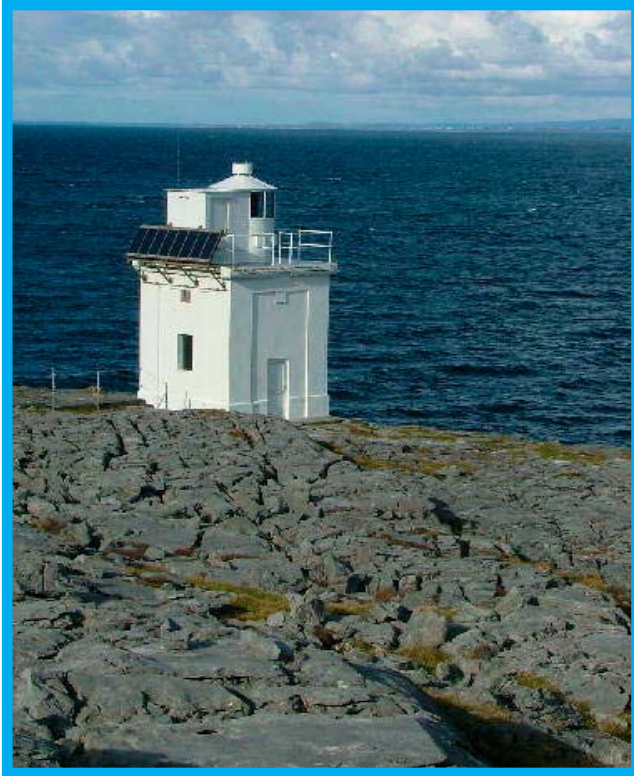

Sites & Scenes

**Bunratty
Folkpark
Bunratty
Castle
Durty Nelly's
Pub**

**The Cliffs
of Moher
and
O'Brien's
Tower**

Sites & Scenes

Black Head Lighthouse - Burren

Village of Doolin

The Burren

Dunguaire Castle