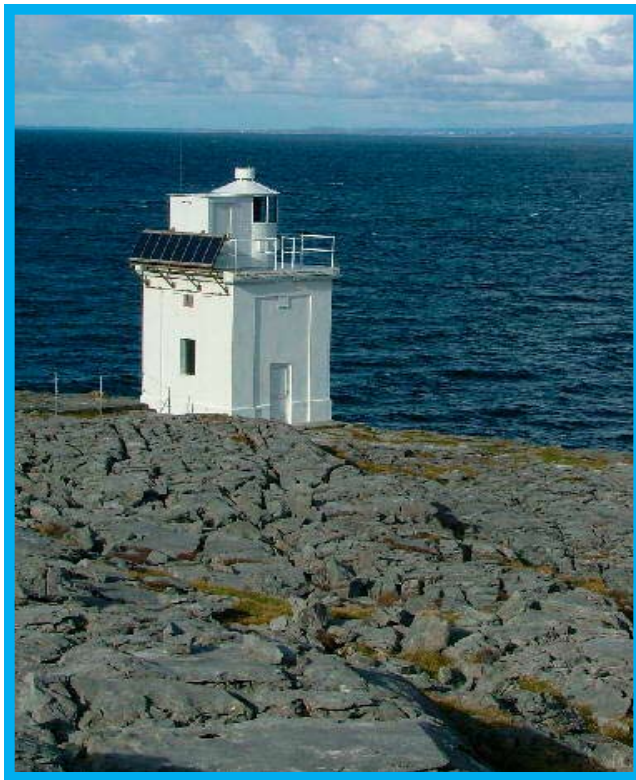

Sites & Scenes

Clonmacnoise

The Quays Pub, Galway City

Eyre Square, Galway City

Shop Street, Galway City

Galway's Pedestrianized Streets

Sites & Scenes

Dunguaire Castle

Poulnabroune Dolmen - Burren

Black Head Lighthouse - Burren

The Burren

Village of Doolin

Sites & Scenes

The Cliffs of Moher and O'Brien's Tower

**Bunratty Folkpark
Bunratty Castle
Durty Nelly's Pub**

Bunratty Castle Banquet